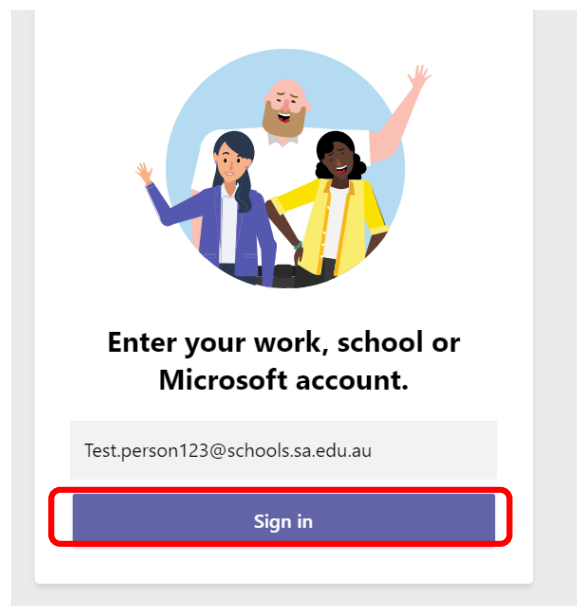

Install and Setting up Microsoft Teams on Mac

This document explains how to install and setup Microsoft Teams if you don't already have it set up. You can also access Microsoft Teams via a Web app at <https://products.office.com/en-au/microsoft-teams>.

Install MS Teams

1. If you don't have Microsoft Teams installed go to <https://teams.microsoft.com/downloads> and download the MS Teams App. Once downloaded, run the installer to install MS Teams.

Open and Signing into Teams

1. Navigate to your Applications folder and open Microsoft Teams or search for Microsoft Teams in the search bar.
2. When MS Teams starts for the first time, it will ask you to sign in. For this, you will need to **sign in with your Schools Learnlink email address**. If you don't know your LearnLink email address, simply enter in your FirstName.LastName@Schools.sa.edu.au. It is **vital that you have entered the @Schools.sa.edu.au correctly**. Then click **Sign in**.