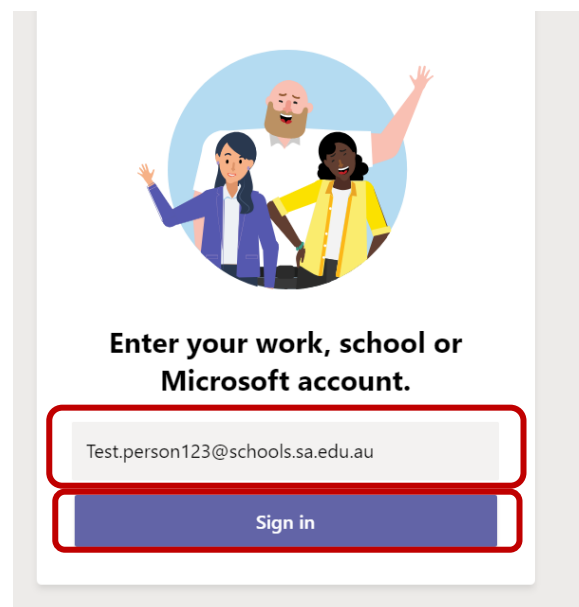

Install and Setting up Microsoft Teams

This Document explains how to install and setup Microsoft Teams if you don't already have it setup you can also access Microsoft Teams via a Web app at <https://products.office.com/en-au/microsoft-teams>.

Install MS Teams

1. If you don't have Microsoft Teams installed go to <https://teams.microsoft.com/downloads> and download the MS Teams App once downloaded run the installer to install MS Teams

Open and Signing into Teams

1. If you have just installed MS Teams then it will be already open. If you already had MS Teams installed then **Open the MS Teams App**. You can do this by searching Teams in the start menu
2. When MS Teams starts for the first time it will ask you to sign in for this you will need to **sign in with your Schools Learnlink email address** if you don't know your LearnLink email address you can come and see the ICT Department or simply enter in your FirstName.LastName@Schools.sa.edu.au **it is vital that you have entered the @Schools.sa.edu.au correctly**. Then **click Sign in**.