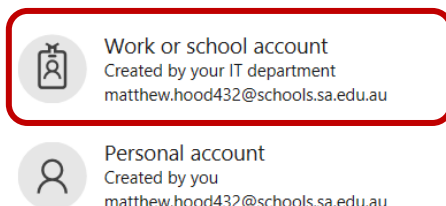

3. You may be presented with a choice between a Personal or Work or School account option if you see this click **Work or School account**

It looks like this email is used with more than one account from Microsoft. Which one do you want to use?