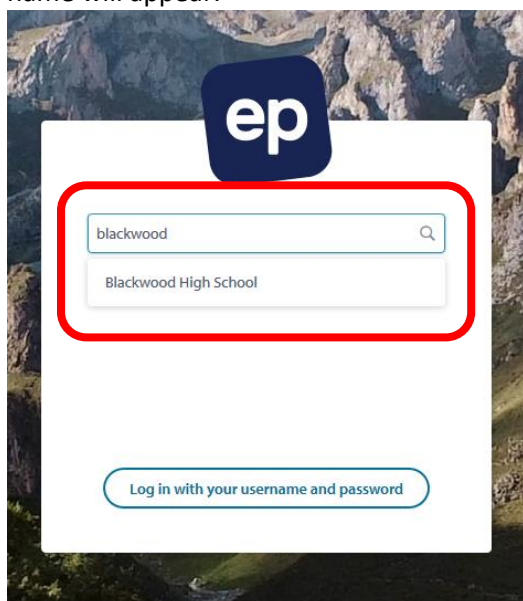

## Logging in to Education Perfect with your school username and password

This document will cover how to login to Education Perfect with your school username and password.

1. Go to <https://www.educationperfect.com/app/#/login>
2. Click '**Log in through your school**'

3. Type '**Blackwood High School**' in the '**Search for your school**' text box. Once you start typing the school name will appear.

4. Click on the school name. This will redirect you to the school login page.