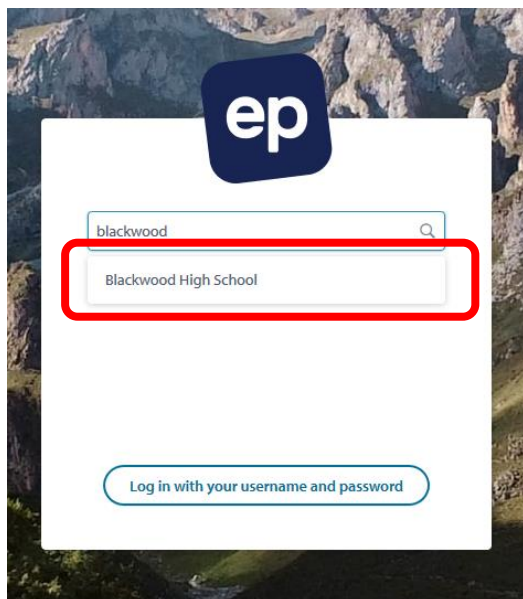

## Logging in to Education Perfect with your school username and password

This document will cover how to login to Education Perfect with your school username and password.

1. Go to <https://www.educationperfect.com/app/#/login>
2. Click '**Log in through your school**'

3. Type '**Blackwood High School**' in the '**Search for your school**' text box. Once you start typing the school name will appear.

4. Click on the school name. This will redirect you to the school login page.