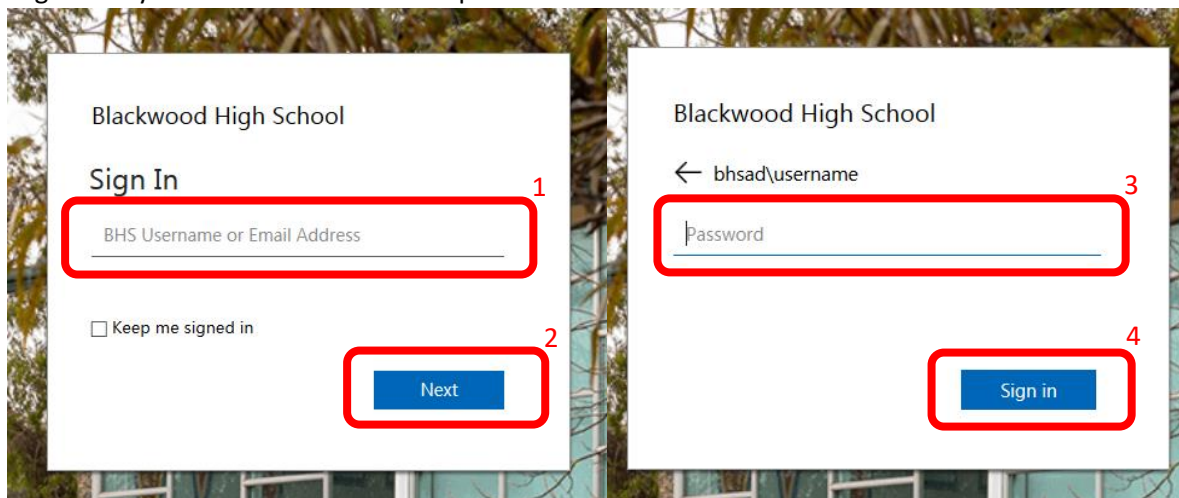

5. Login with your school username and password