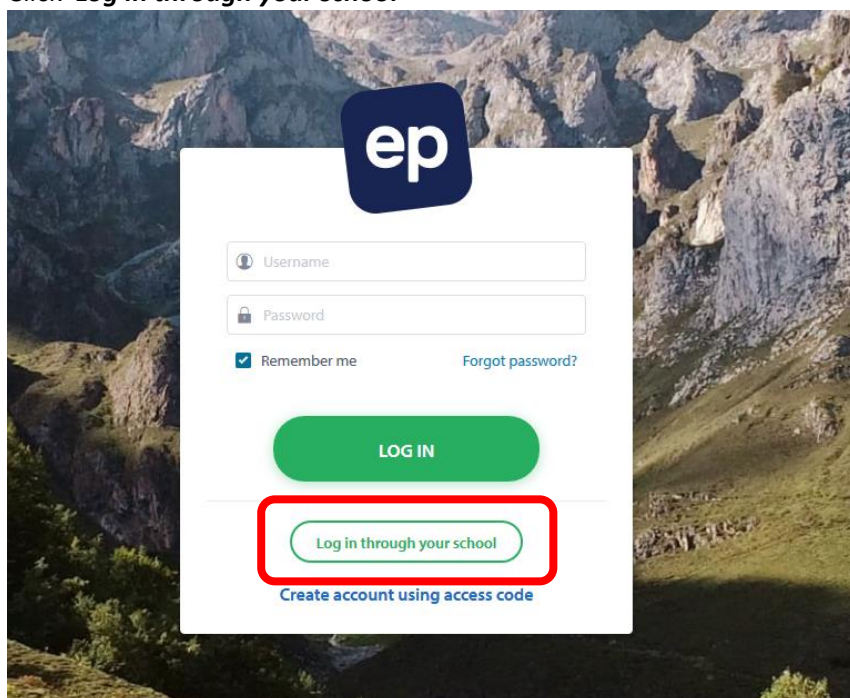

## Logging in to Education Perfect with your school username and password

This document will cover how to login to Education Perfect with your school username and password.

1. Go to <https://www.educationperfect.com/app/#/login>
2. Click '**Log in through your school**'

3. Type '**Blackwood High School**' in the '**Search for your school**' text box. Once you start typing the school name will appear.

4. Click on the school name. This will redirect you to the school login page.