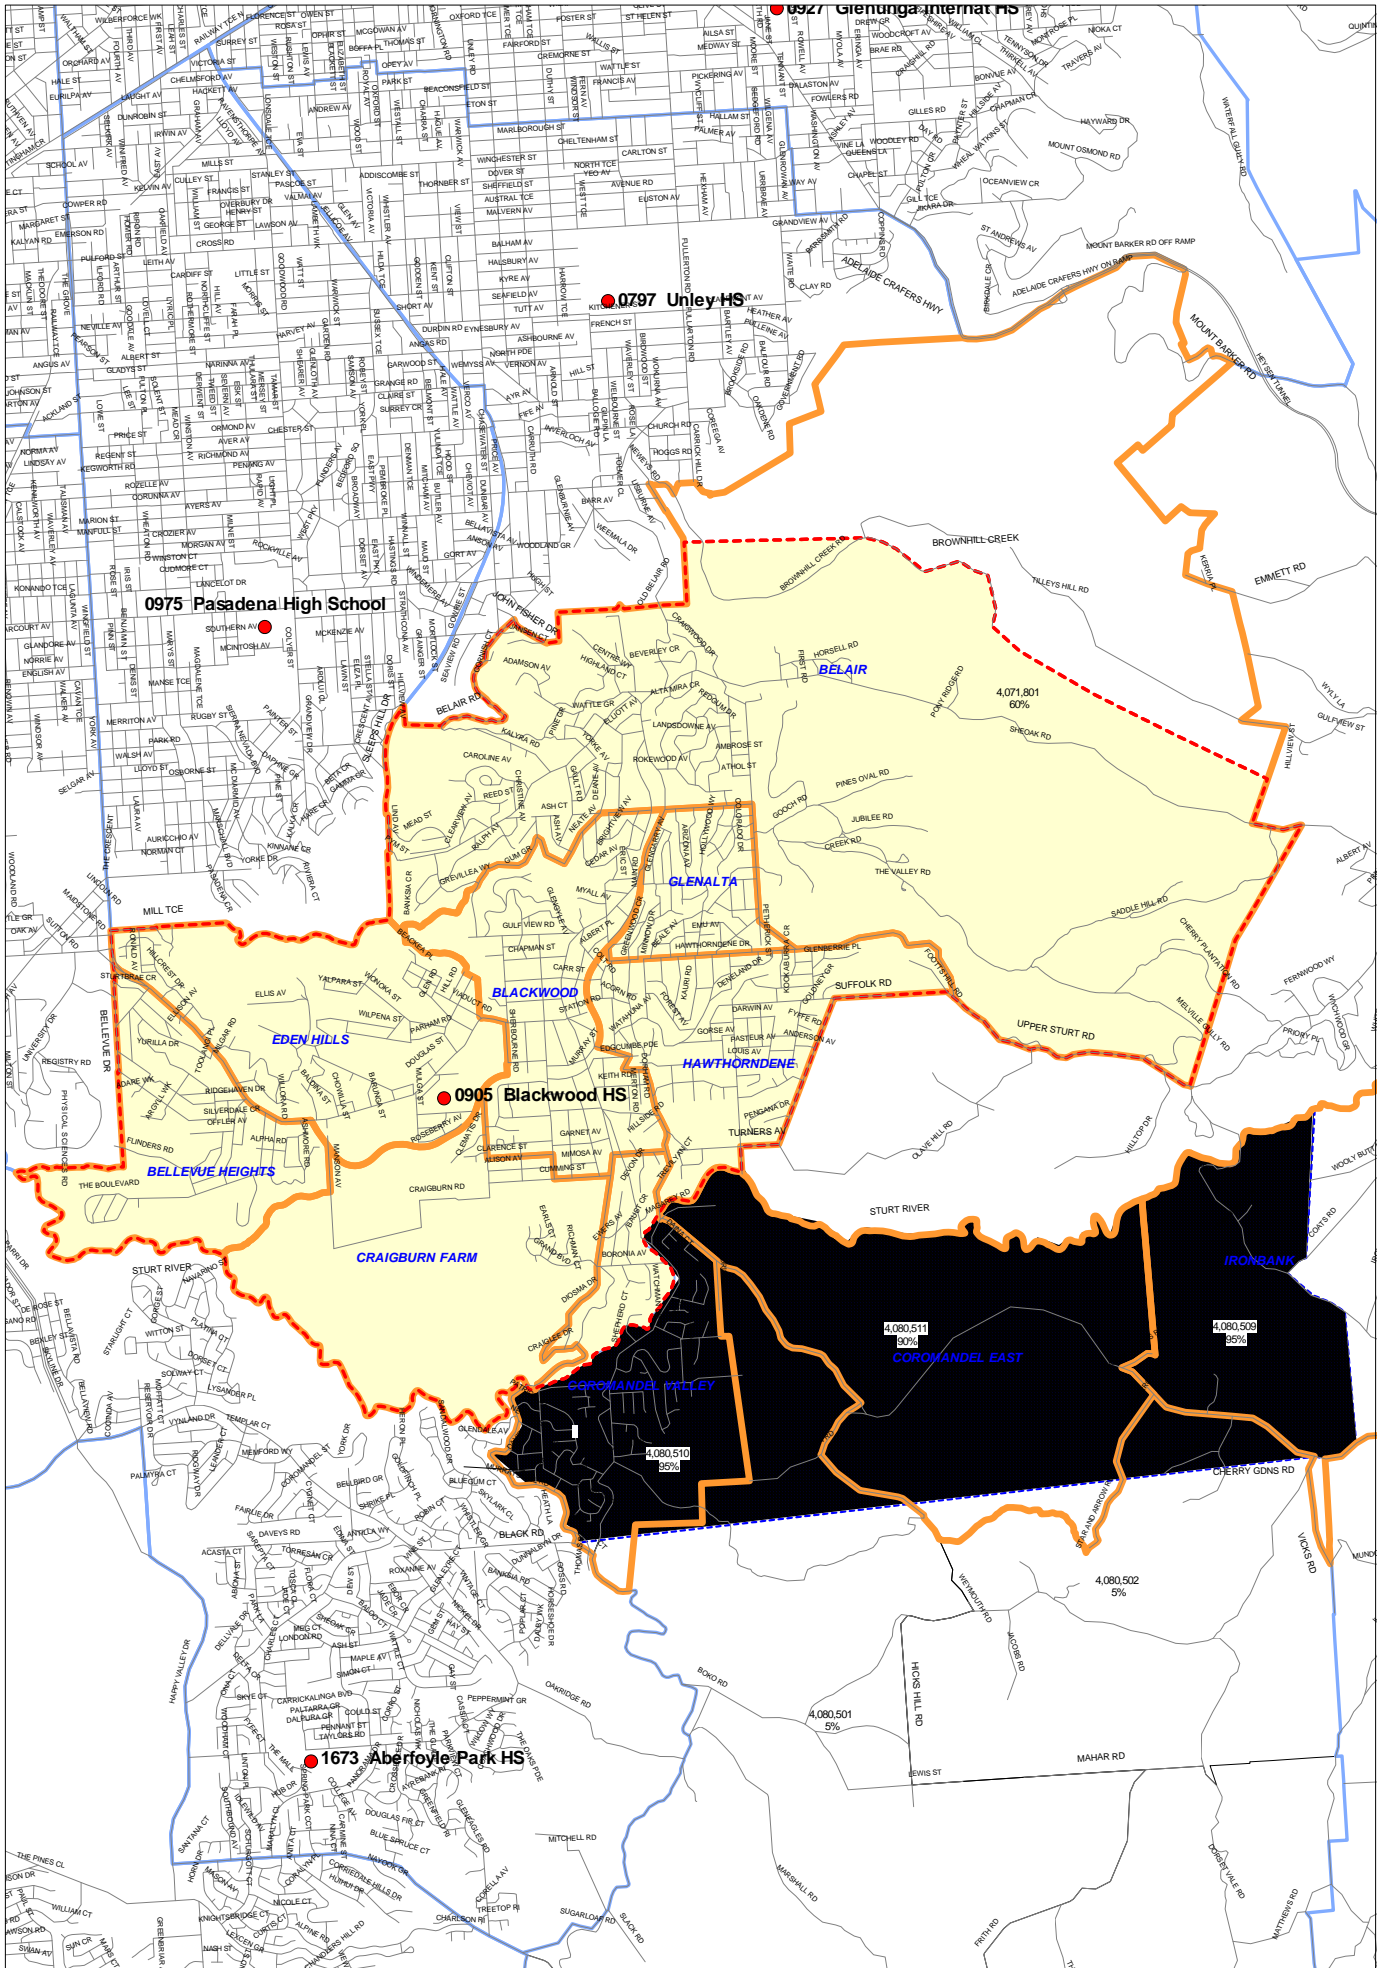

905 Blackwood HS School Zone

SUBURB

Zoned to Blackwood or Aberfoyle Park HS

Blackwood HS School Zone